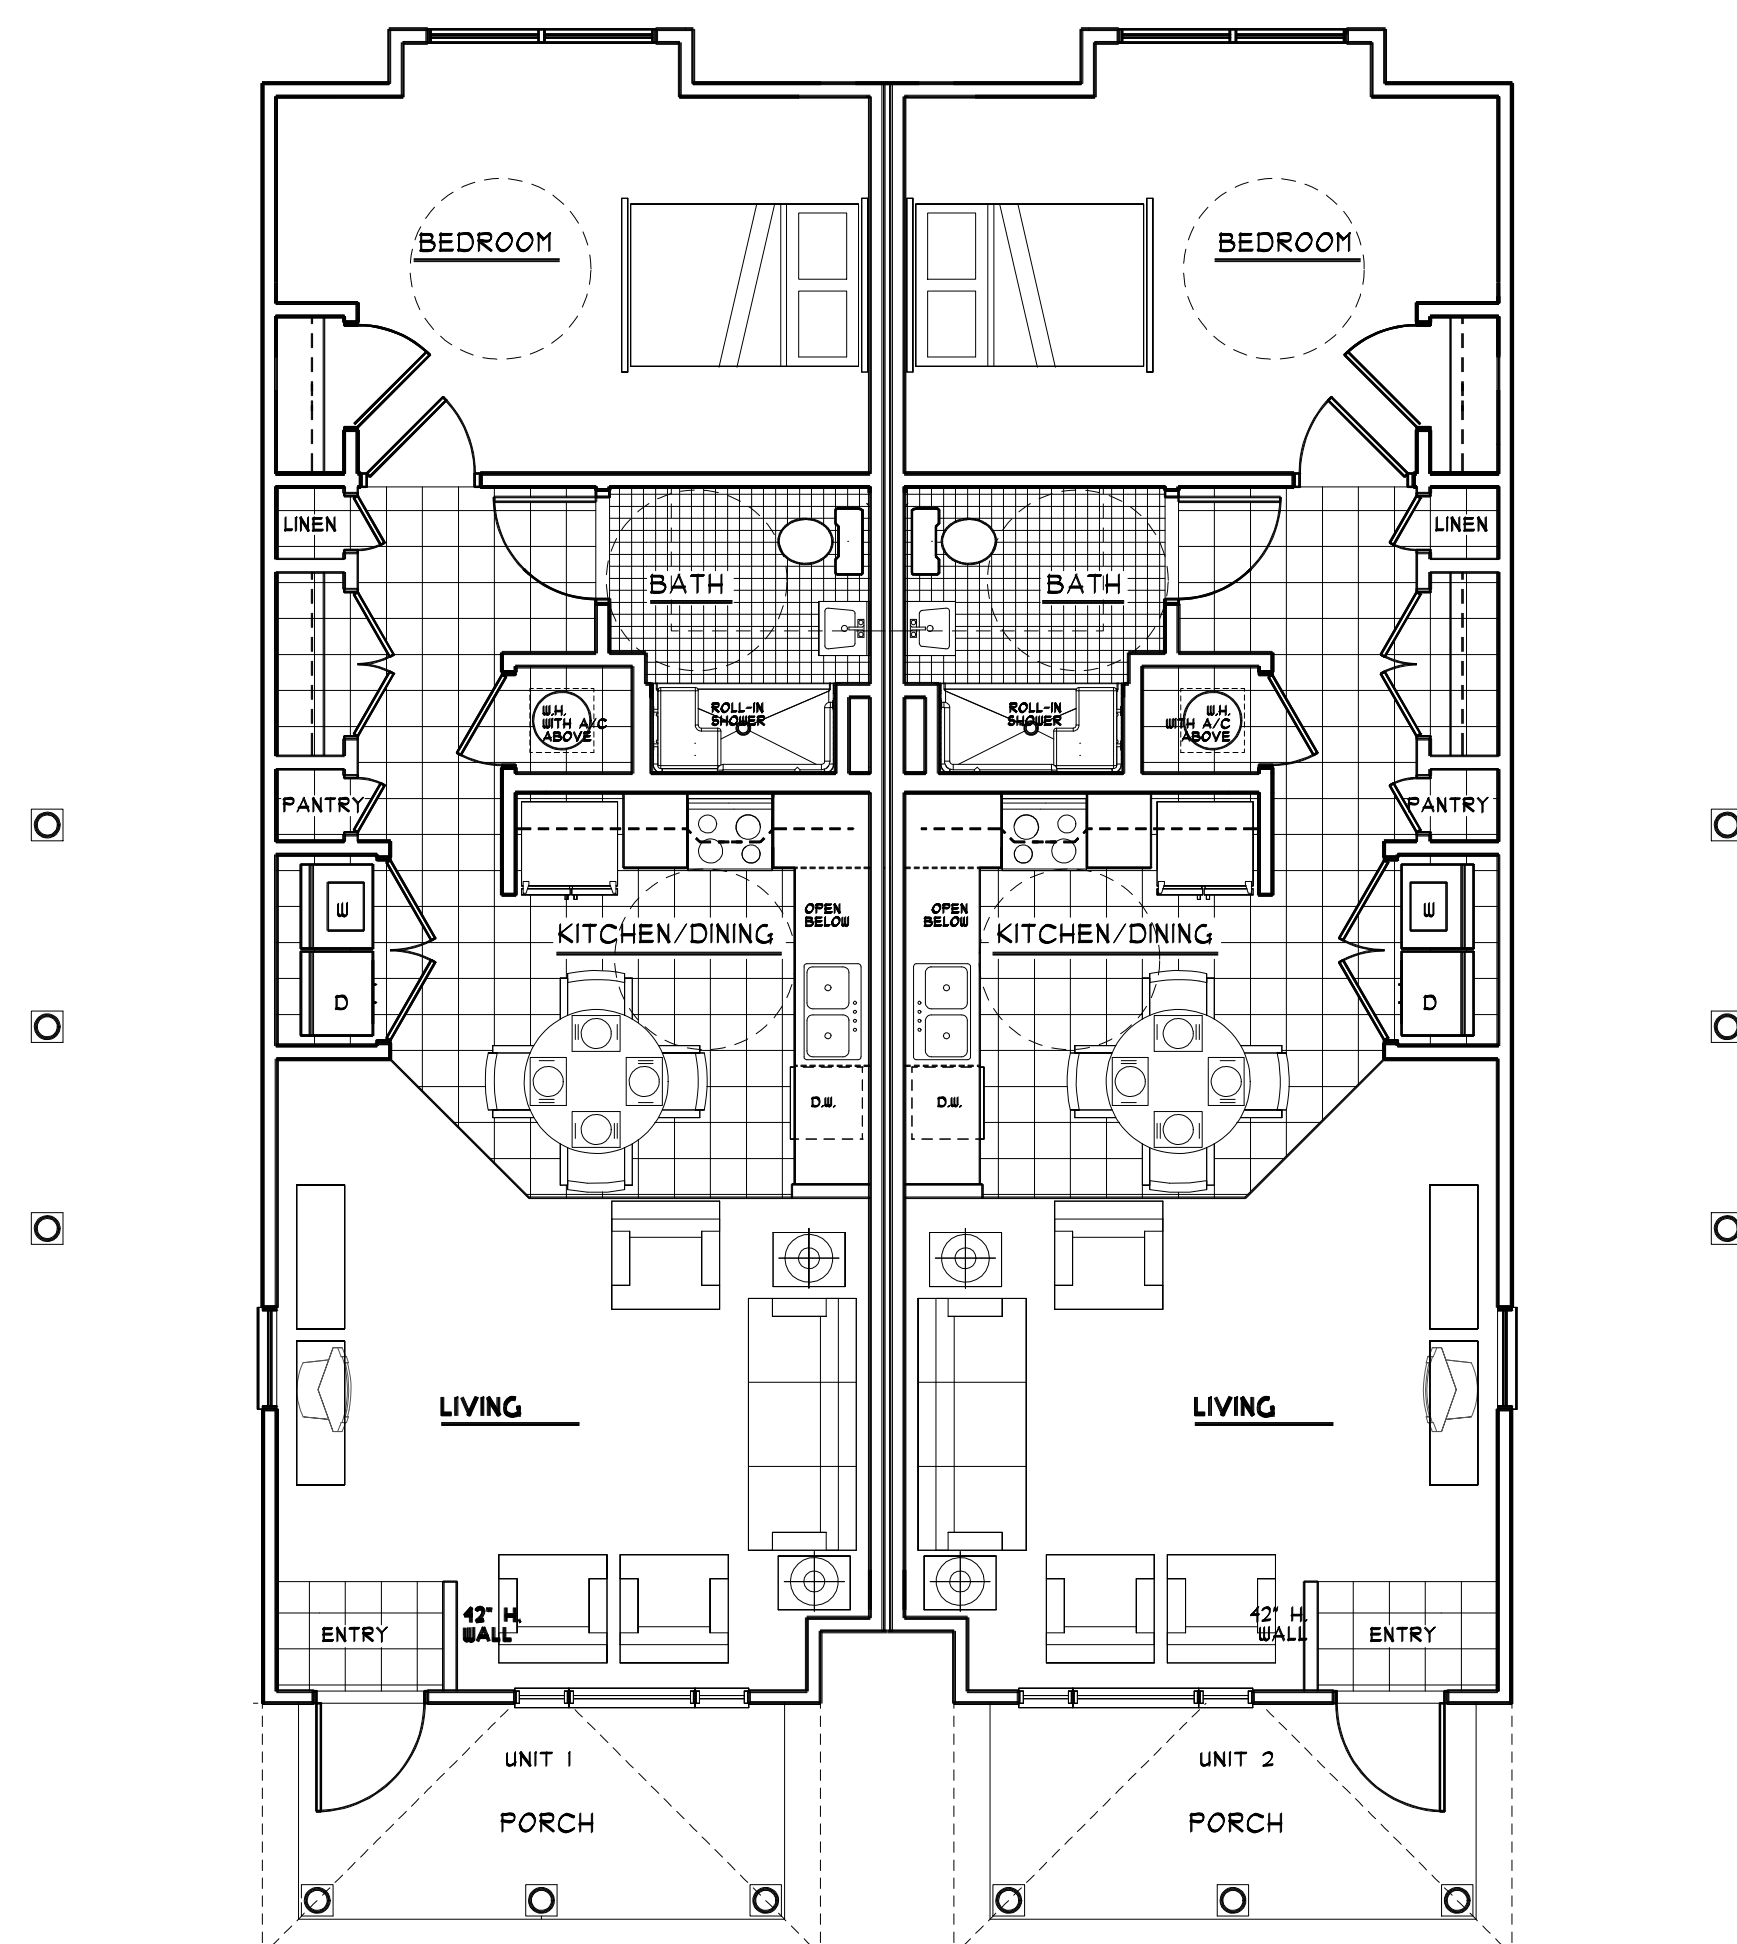

'A4' 4-Unit Apartment  
Front Elevation

Scale: 1/4" = 1'-0"

Andrews, North Carolina

'A4' 4-Unit Apartment  
Second Floor Plan

Scale: 3/16" = 1'-0"

Andrews, North Carolina

'A4' 4-Unit Apartment  
First Floor Plan

Scale: 3/16" = 1'-0"

Andrews, North Carolina

Sheet No.

A-3

Andrews, North Carolina

'A4' 4-Unit Apartment

1202 Packard  
Ann Arbor, MI 48104  
734.663.3519  
734.663.3536 FAX

3969 Loquat Ave.  
Coconut Grove, FL 33133  
305.445.8680