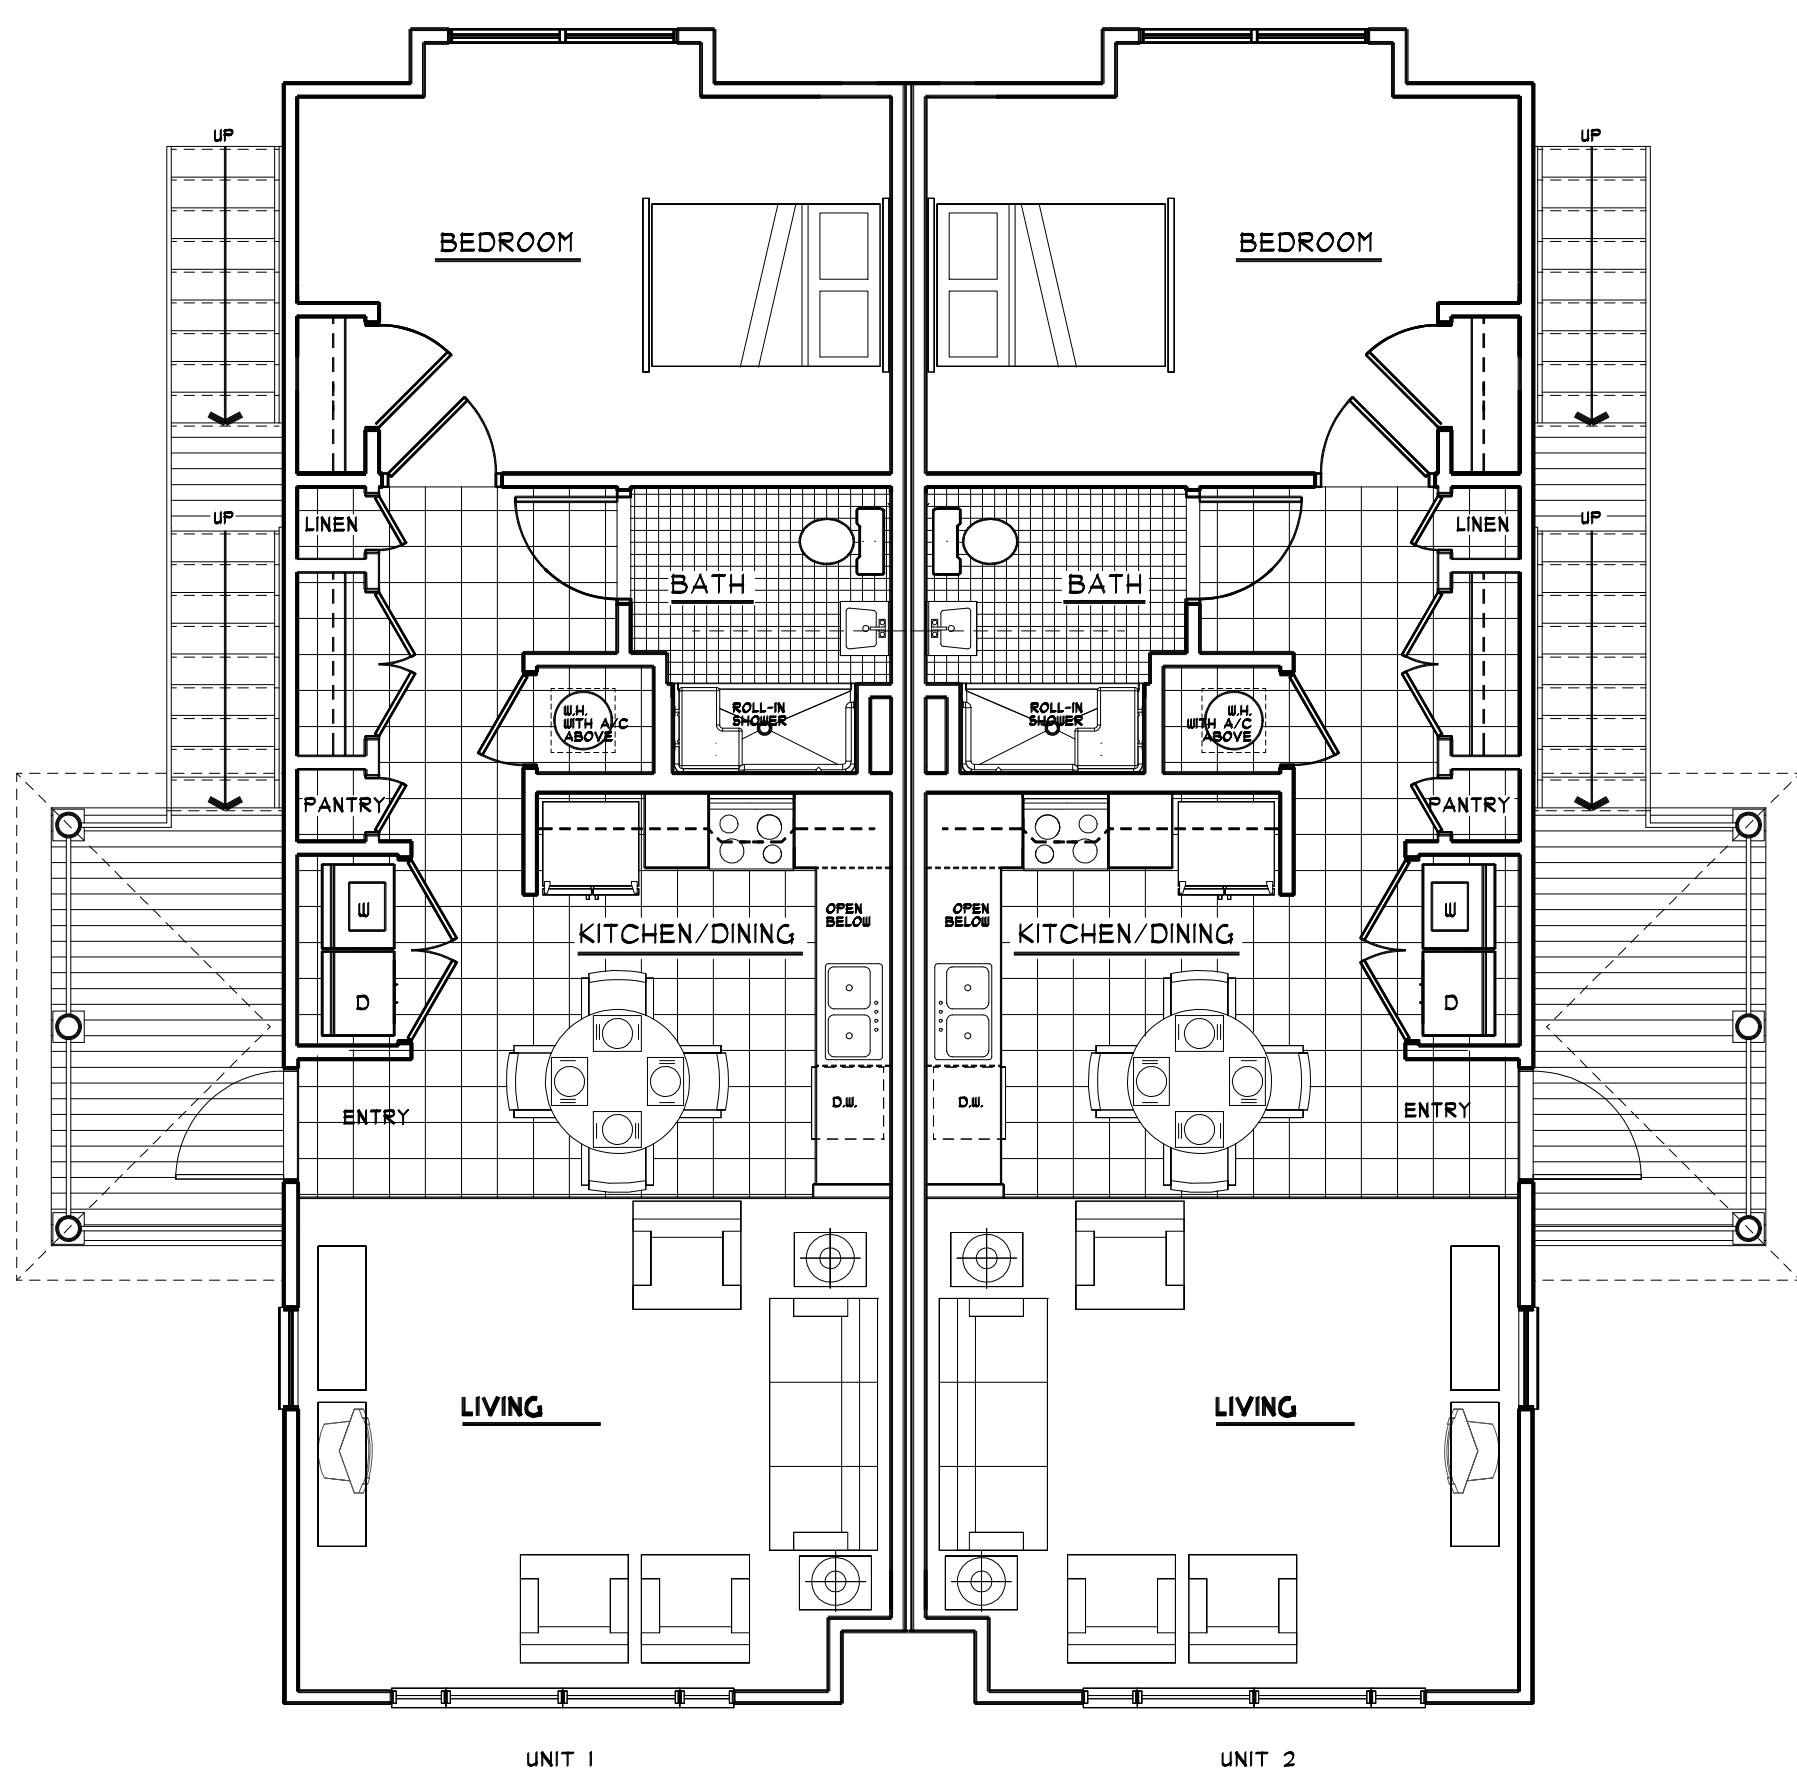

'A4' 4-Unit Apartment  
Front Elevation

Scale: 1/4" = 1'-0"

Andrews, North Carolina

'A4' 4-Unit Apartment  
Second Floor Plan

Scale: 3/16" = 1'-0"

Andrews, North Carolina

'A4' 4-Unit Apartment  
First Floor Plan

Scale: 3/16" = 1'-0"

Andrews, North Carolina

Sheet No.

A-3

Andrews, North Carolina

'A4' 4-Unit Apartment

1202 Packard  
Ann Arbor, MI 48104  
734.663.3519  
734.663.3536 FAX

3969 Loquat Ave.  
Coconut Grove, FL 33133  
305.445.8680